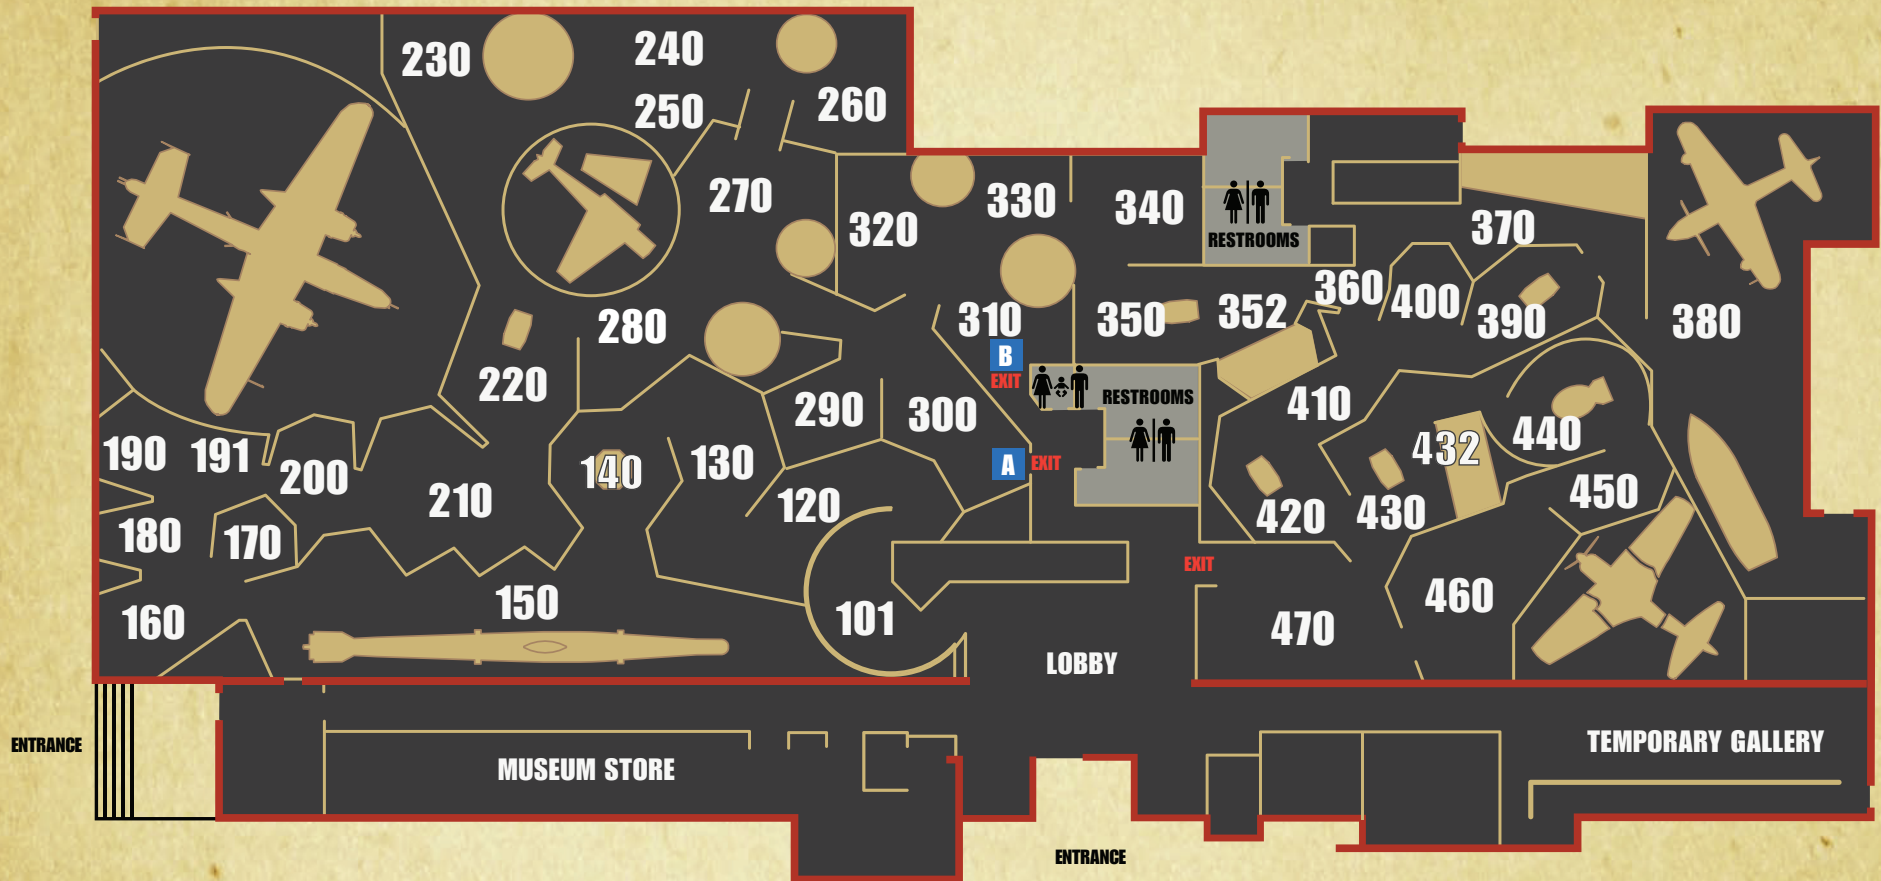

GEORGE H. W. BUSH GALLERY

KEY

- | | | | | |
|--------------------------------|---------------------|----------------------------|------------------------------------|--------------------------------------|
| 101. Pre Show | 190. The Rising Sun | 260. Sullivan Brothers | 340. Peleliu | 410. Liberation of the Philippines |
| 120. Seeds of Conflict | 191. Doolittle Raid | 270. Tarawa | 350. Leyte | 420. Iwo Jima |
| 130. Road to Empire | 200. Coral Sea | 280. Arsenal of Democracy | 352. Crusier Bridge | 430. Okinawa |
| 140. Countdown to War | 210. Midway | 290. Texans Pitch In | 360. Propaganda & Censorship | 432. Combat Information Center (CIC) |
| 150. Pearl Harbor | 220. Guadalcanal | 300. CBI China-Burma-India | 370. Undersea War | 440. A Terrible New Weapon |
| 160. Shock and Anger | 230. Aleutians | 310. America Needs You | 380. Admiral's Barge Float Plane | 450. Unconditional Surrender |
| 170. Japanese Americans Exiled | 240. New Guinea | 320. Marshall Islands | 390. Strategic Bombing | 460. Victory |
| 180. Bataan & Corregidor | 250. Solomons | 330. Marianas | 400. Japan Determined | 470. The Price of Freedom |